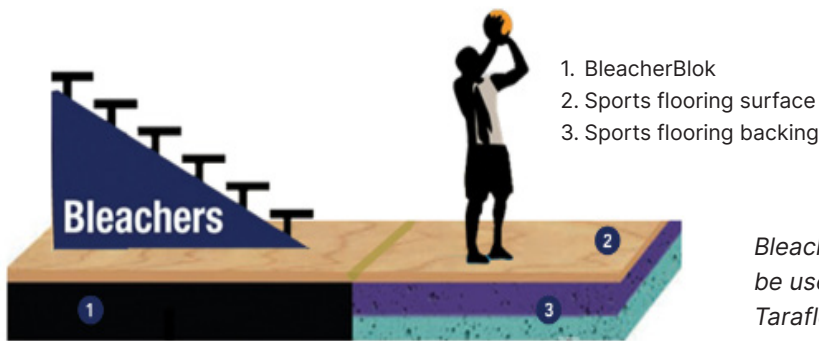

BLEACHERBLOK® SV

BleacherBlok® SV provides a seamless look across the entire gym while adding durability under the bleachers. Installed beneath our Surface sports flooring, BleacherBlok® SV enhances indent resistance exactly where it's needed, improving the performance of our sports flooring systems. It's the perfect solution for both permanent and mobile bleacher setups.

Together, Surface products and BleacherBlok® offer superior support beyond bleachers, making them ideal for rolling sports like roller skating, rollerblading, and wheelchair sports.

BleacherBlok® SV and Surface products are designed to be used alongside Recreation 60, Taraflex Sport M Plus, and Taraflex Multi-Use 6.2 for optimal performance

PRODUCT DESCRIPTION	STANDARD	REQUIREMENTS	RESULTS
BleacherBlok® SV (Solid Vinyl)	-	-	Surface over Vinyl
Sizes	-	-	5 ft x 5 ft tile
Thickness	-	-	4 mm and 5.25 mm
Length	-	-	5 ft
Width	-	-	5 ft
Weight	-	-	15.85 oz per sq ft / 20.8 oz per sq ft
PERFORMANCE			
Static Load Resistance	ASTM F970 (Modified)	750 psi	Meets Requirements
Resistance to Rolling Loads	ASTM F2753	1500 Cycles @ 400 lbs	Pass
Fire Rating - Flame Spread	ASTM E648	Class 1	Meets Requirements
Fire Rating - Flaming	ASTM E662	-	Meets Requirements
Fire Rating - Non-Flaming	ASTM E662	-	Meets Requirements